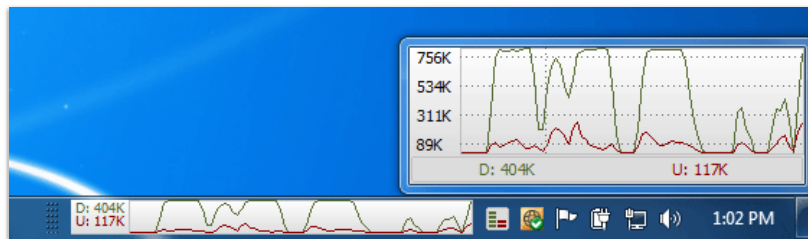

2.4. The NetWorx Desk Band, Graph, And Tray Icon Shown Simultaneously

3. Additional Reading

- [SoftPerfect Home Page (softperfect.com)](http://softperfect.com)
- [NetWorx Information And Download Page (softperfect.com)](http://softperfect.com)
- [NetWorx User Manual (softperfect.com)](http://softperfect.com)

Steve's Tech Resource

The Web Development, Internet, Software, Hardware, and Multimedia Resource

Copyright © 2000-2012 Steve's Tech Resource