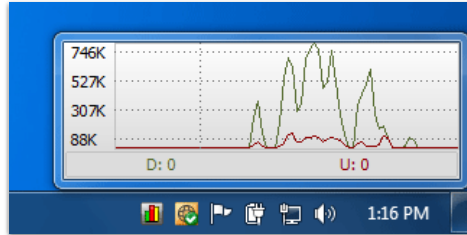

i

For additional information on, and to download, NetWorx, see [Additional Reading \(below\)](#).

2. The NetWorx Display Types For Monitoring Windows XP/Vista/7 Network Activity

NetWorx provides three display types for monitoring Windows XP/Vista/7 network activity; 1.) desk band, 2.) graph, and 3.) tray icon. Each display type can be used separately, or any combination of the three can be used simultaneously. Each display type reports: 1.) the presence/absence of computer network activity; 2.) the direction of computer network activity (i.e., download (a.k.a., inbound) and/or upload (a.k.a., outbound)); and 3.) the transfer rate in each direction.

i

For the NetWorx User Manual, see [Additional Reading \(below\)](#).

2.1. The NetWorx Desk Band

The NetWorx desk band reports download/upload transfer rates over time. The desk band display options are histogram, polyline (shown), and numeric. The desk band width corresponds to time and can be changed (requires unlocking the taskbar) by using the mouse.

2.2. The NetWorx Graph

The NetWorx graph reports download/upload transfer rates over time. The graph display options are histogram, polyline (shown), and numeric. The graph width corresponds to time and can be changed by using the mouse. The graph height and position can also be changed by using the mouse.

2.3. The NetWorx Tray Icon

The NetWorx tray icon reports either download/upload transfer rates over a very short period of time (display option histogram) or relative real-time download/upload transfer rates (display options thick bars (shown) or thin bars).